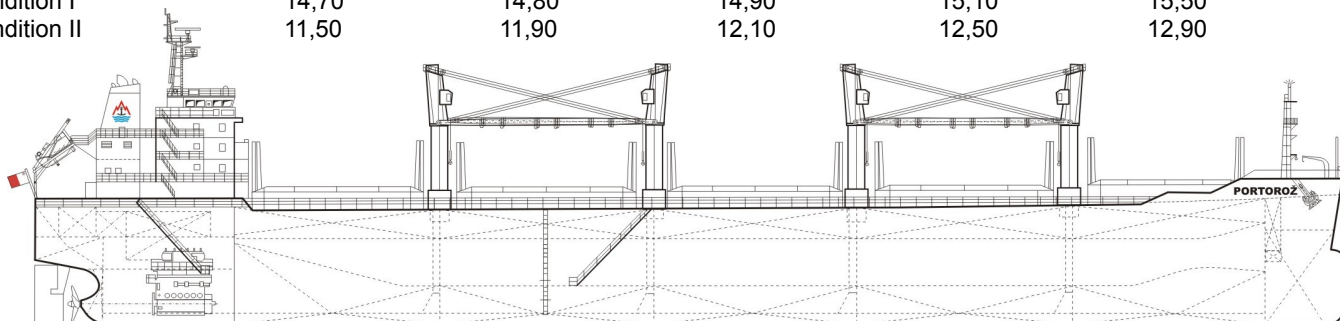

CARGO HOLDS CAPACITIES

CARGO PERMISS. LOAD T/m²

Hold	Hatch sizes m	GRAIN	Tank
		cub m	top
No.1	18,86 X 18,26	13.009,86	25,0
No.2	21,32 X 18,26	15.333,25	20,0
No.3	21,32 X 18,26	14.553,08	25,0
No.4	21,32 X 18,26	15.333,27	20,0
No.5	21,32 X 18,26	13.404,64	25,0
Total holds		71.634,10	

Cargo gear Cranes, NMF, Electro hydraulic 4 x 35t
Grabs ORTS, Type EHS-B, Electro hydraulic, 4 x 12cbm
Cargo hatch covers MacGregor, folding type, double skin, hydraulically operated
Bunker capacity FO 2.259,24 cbm - 100%; MDO 145,76 cbm - 100%
Ballast capacity Light: 16.334 cbm; Heavy 30.887 cbm

Ballast	Hatch No. 5	Hatch No. 4	Hatch No. 3	Hatch No. 2	Hatch No. 1
Condition I	14,70	14,80	14,90	15,10	15,50
Condition II	11,50	11,90	12,10	12,50	12,90