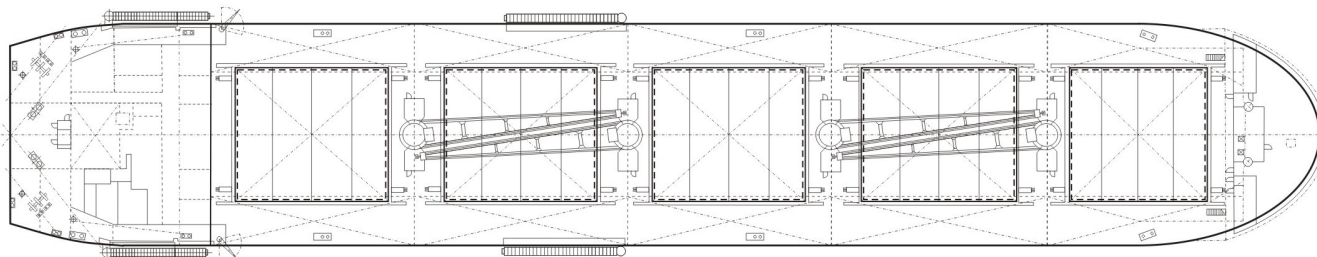

CARGO HOLDS CAPACITIES

CARGO PERMISS. LOAD T/m²

Hold	Hatch sizes m	GRAIN	Tank
		cub m	top
No.1	18,86 X 18,26	13.009,86	25,0
No.2	21,32 X 18,26	15.333,25	20,0
No.3	21,32 X 18,26	14.553,08	25,0
No.4	21,32 X 18,26	15.333,27	20,0
No.5	21,32 X 18,26	13.404,64	25,0
Total holds		71.634,10	

Cargo gear Cranes, NMF, Electro hydraulic 4 x 35t
Grabs ORTS, Type EHS-B, Electro hydraulic, 4 x 12cbm
Cargo hatch covers MacGregor, folding type, double skin, hydraulically operated
Bunker capacity FO 2.259,24 cbm - 100%; MDO 145,76 cbm - 100%
Ballast capacity Light: 16.334 cbm; Heavy 30.887 cbm

Ballast	Hatch No. 5	Hatch No. 4	Hatch No. 3	Hatch No. 2	Hatch No. 1
Condition I	14,70	14,80	14,90	15,10	15,50
Condition II	11,50	11,90	12,10	12,50	12,90